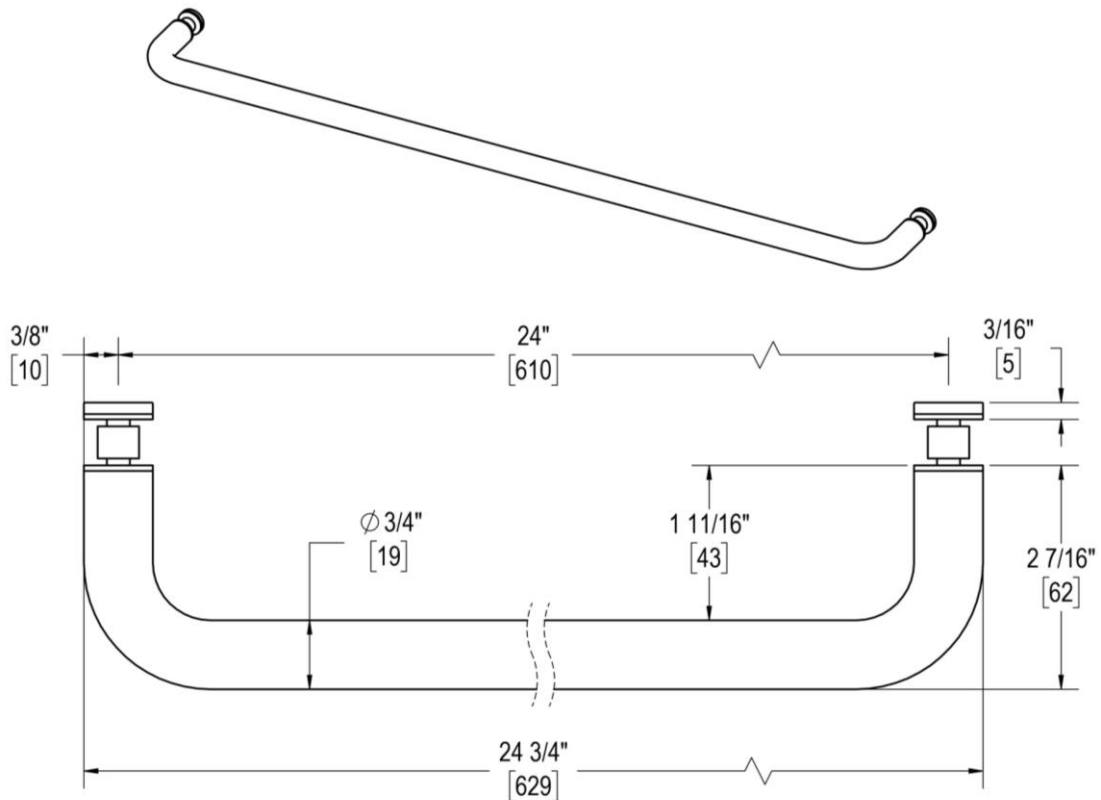

OCEANA

24" C/C SINGLE-SIDED TOWEL BAR

Product Code: 00702

portals

MATERIALS

Solid & tubular brass components, stainless steel fasteners, and clear polycarbonate washers

FUNCTION DETAILS & PRODUCT NOTES

- Product design coordinates with other shower & bathroom hardware in the Oceana suite.
- Continuous hardware profile appears to flow through glass.
- Backplates for single-sided towel bars are designed to allow clearance for bypass doors.

TEMPLATE & INSTALLATION NOTES

Item requires glass fabrication according to template above and should only be used with tempered safety glass.

Glass Thickness	1/4" [6 mm] to 1/2" [12 mm]
Hole Diameter	1/2" [12 mm]