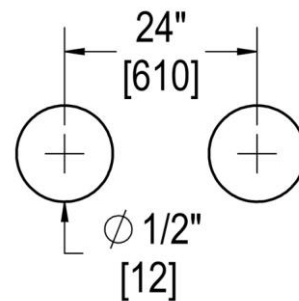

OCEANA

24" C/C SINGLE-SIDED TOWEL BAR

Product Code: 00702

portals

MATERIALS

Solid & tubular brass components, stainless steel fasteners, and clear polycarbonate washers

FUNCTION DETAILS & PRODUCT NOTES

- Product design coordinates with other shower & bathroom hardware in the Oceana suite.
- Continuous hardware profile appears to flow through glass.
- Backplates for single-sided towel bars are designed to allow clearance for bypass doors.

TEMPLATE & INSTALLATION NOTES

Item requires glass fabrication according to template above and should only be used with tempered safety glass.

Glass Thickness	1/4" [6 mm] to 1/2" [12 mm]
Hole Diameter	1/2" [12 mm]